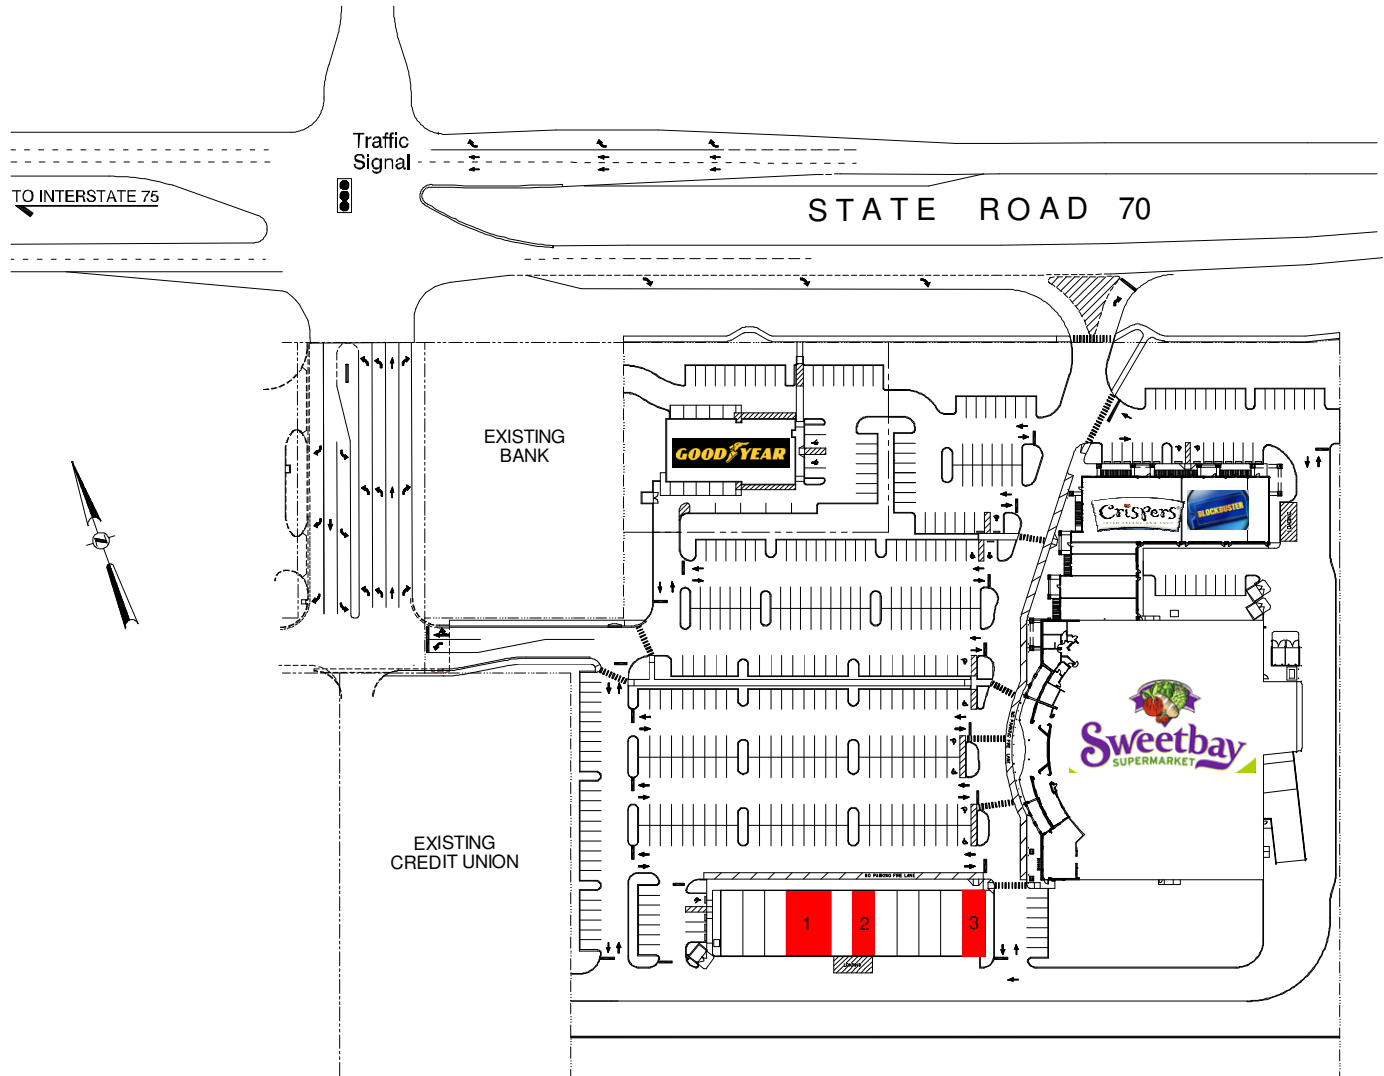

Ranch Lake Plaza

State Road 70 at I-75, Bradenton, Florida

TENANT SHOPS

- 1 - AVAILABLE - 2,400 S.F.
- 2 - AVAILABLE AUGUST, 2005 - 1,200 S.F.
- 3 - AVAILABLE - 1,200 S.F.

Gemini
Real Estate Advisors, LLC